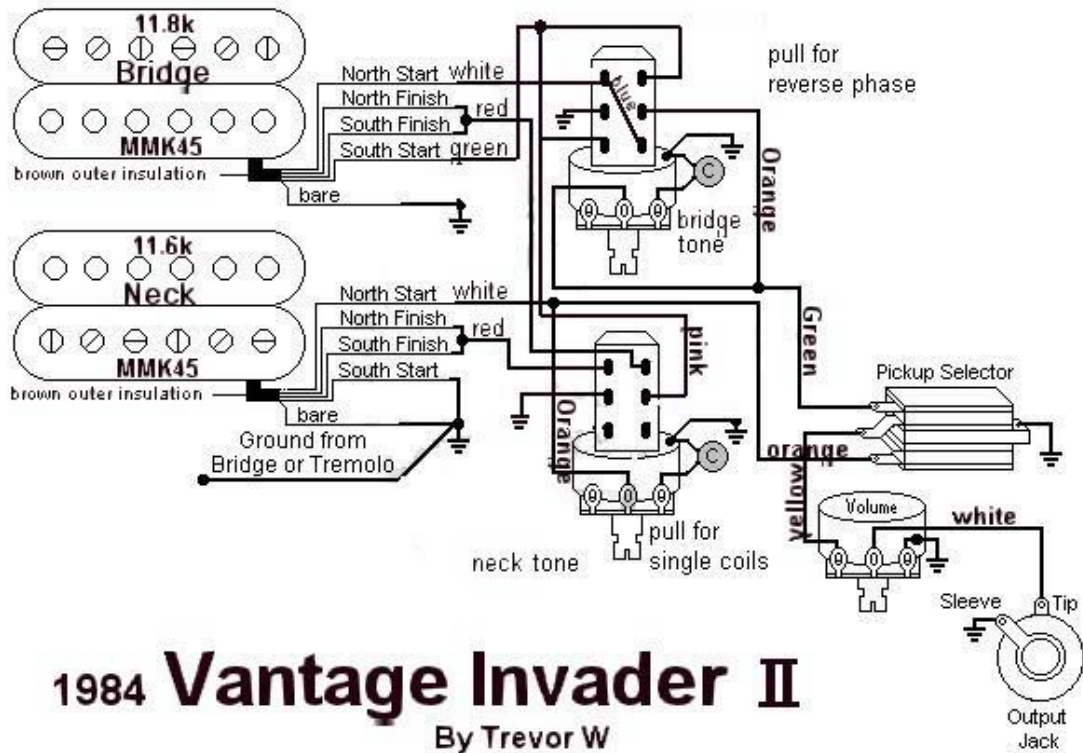

Vantage Invader II

Specifications	Data
Headstock	Vantage Invader-style in same finish as body
Tuning	Gotoh tuning machine Black coated
Nut	Black plastic
Neck	Bolt-on
Fingerboard	
Frets	22
Body	-
Pickups	2 Humbuckers Black covers
Controllers	1 Volume 2 Tone with push/pull coil tap 3-ways pickup-selector
Bridge	Hard-tail Black coated
Knobs	Black plastic and rubber around the edge
Finish	White Black
In production	-

2 Humbuckers w/ 1 Volume & 2 Tones

with push/pull switch for coil tap (both pickups)
and reverse phase for bridge pickup

1984 Vantage Invader II

By Trevor W

Solder all grounds  to back of volume pot

Pots are all 500k