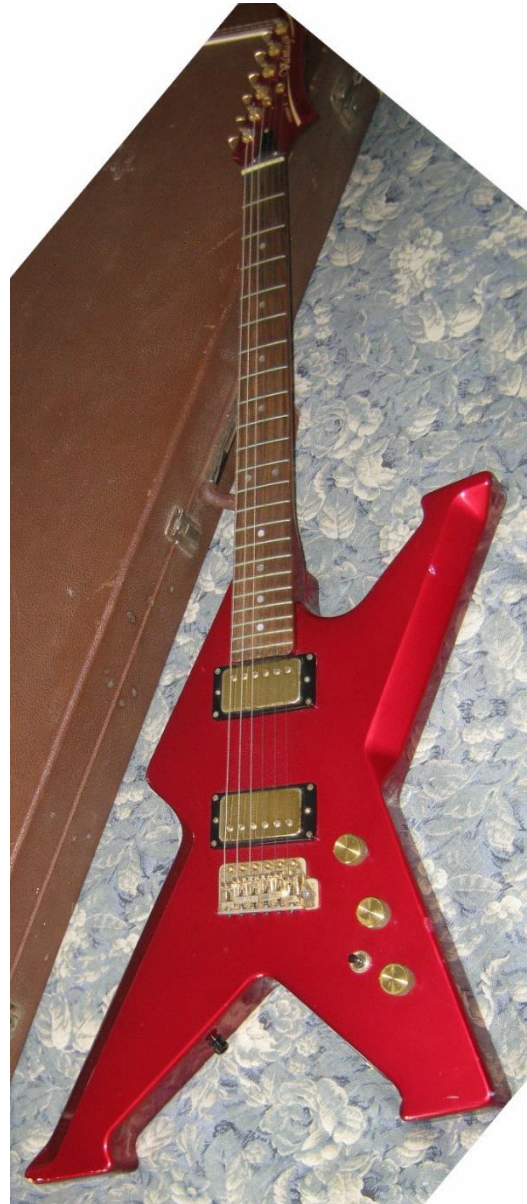

Vantage Invader II (4)

Specifications	Data
Headstock	Vantage Invader-style in same finish as body
Tuning	Vantage tuning machine (Gotoh style) Gold plated
Nut	White plastic
Truss Rod Cover	Black Bellshaped
Neck	Bolt-on
Fingerboard	
Frets	22
Body	-
Pickups	2 Humbuckers Gold-plated covers
Controllers	1 Volume 2 Tone with push/pull coil tap 3-ways pickup-selector
Bridge	Fender-style Tremolo Gold plated
Knobs	All brass
Finish	Red
In production	-

2 Humbuckers w/ 1 Volume & 2 Tones

with push/pull switch for coil tap (both pickups)
and reverse phase for bridge pickup

1984 Vantage Invader II

By Trevor W

Solder all grounds 
to back of volume pot

Pots are all 500k