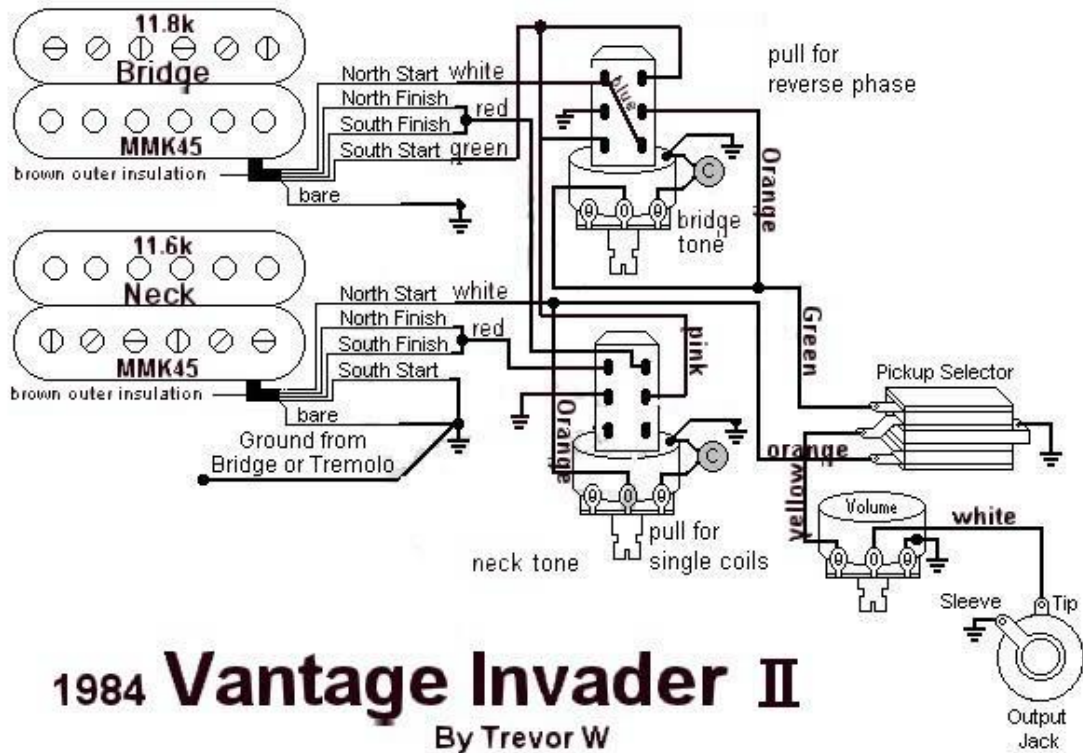

Vantage Invader II (4)

Specifications	Data
Headstock	Vantage Invader-style in same finish as body
Tuning	Vantage tuning machine (Gotoh style) Gold plated
Nut	White plastic
Truss Rod Cover	Black Bellshaped
Neck	Bolt-on
Fingerboard	
Frets	22
Body	-
Pickups	2 Humbuckers Gold-plated covers
Controllers	1 Volume 2 Tone with push/pull coil tap 3-ways pickup-selector
Bridge	Fender-style Tremolo Gold plated
Knobs	All brass
Finish	Red
In production	-

2 Humbuckers w/ 1 Volume & 2 Tones

with push/pull switch for coil tap (both pickups)
and reverse phase for bridge pickup

1984 Vantage Invader II

By Trevor W

Solder all grounds 
to back of volume pot

Pots are all 500k